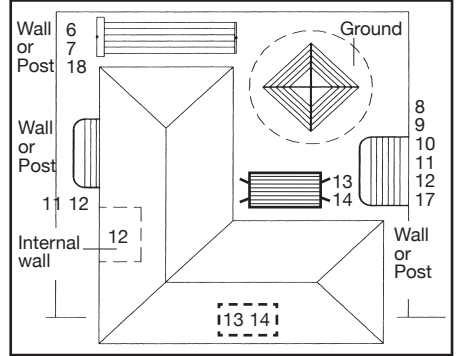

Compact Style