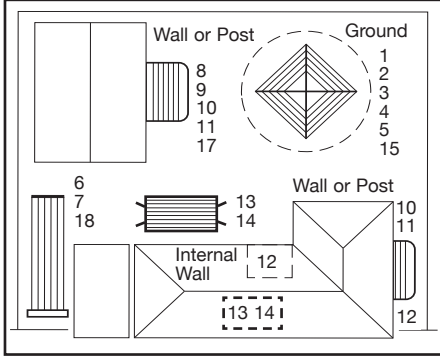

Clothesline Selection

How to select your clothesline

Large Suburban Block

Compact Style

Town House/Condo/Apartment

Balcony

Laundry/Bathroom

Selection Chart

Key	Model	Dimensions	Space Required
1	Rotary 8	13.1ft (4.0m) head diameter	16.4ft (5.0m) diameter
2	Rotary 7	11.8ft (3.6m) head diameter	14.8ft (4.5m) diameter
3	Rotary 6	9.5ft (2.9m) head diameter	13ft (4.0m) diameter
4	Heritage Hoist 5	16.4ft (5.0m) head diameter	19.7ft (6.0m) diameter
5	Heritage Hoist 6	19.7ft (6.0m) head diameter	25.6ft (7.8m) diameter
6	Extenda 6	33.8in (.86m) x 5.1in (.13m) x 9in (.23m)	13ft (4m) min - 21ft (6.5m) max
7	Extenda 4	24in (.61m) x 5.1in (.13m) x 9in (.23m)	13ft (4m) min - 21ft (6.5m) max
8	Supa Fold Duo (Adv.)	7.2ft (2.2m) x 4.0ft (1.2m)	7.2ft (2m) x 7.9ft (2.4m)
9	Supa Fold Mono	7.2ft (2.2m) x 4.0ft (1.2m)	7.2ft (2m) x 7.9ft (2.4m)
10	Supa Fold 190	11ft (3.3m) x 2.6ft (0.8m)	11.1ft (3.4m) x 3.9ft (1.2m)
11	Supa Fold 120	7.2ft (2.2m) x 2.6ft (0.8m)	7.5ft (2.3m) x 3.9ft (1.2m)
12	Supa Fold Mini	4.0ft (1.2m) x 2.6ft (0.8m)	4.3ft (1.3m) x 3.9ft (1.2m)
13	Portable 170	7.9ft (2.4m) x 2.6ft (0.8m)	8.2ft (2.5m) x 3.3 ft (1.0m)
14	Portable 120	6.9ft (2.1m) x 2.3ft (0.7m)	7.2ft (2.2m) x 2.9 ft (0.9m)
15	Rotary 37	10.6ft (3.2m) head diameter	13.8ft (4.2m) diameter
16	Rotary 47	11.9ft (3.6m) head diameter	15.2ft (4.6m) diameter
17	Single Folding Frame	4.9ft (1.5m) x 7.5ft (2.3m)	7.9ft (2.4m) x 8.2ft (2.5m)
18	Everyday 5	29.5in (75cm) x 4.3in(11cm) x 6.3in(16cm)	6.6ft (2m) min -21.3ft (6.5m) max