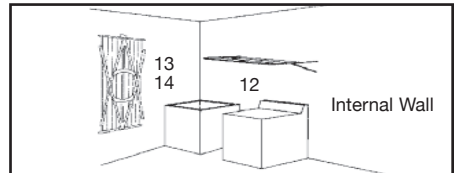

Clothesline Selection

How to select your clothesline

Large Suburban Block

Compact Style

Town House/Condo/Apartment

Balcony

Laundry/Bathroom

Selection Chart

Key	Model	Dimensions	Space Required
1	Rotary 8	13.1ft (4.0m) head diameter	16.4ft (5.0m) diameter
2	Rotary 7	11.8ft (3.6m) head diameter	14.8ft (4.5m) diameter
3	Rotary 6	9.5ft (2.9m) head diameter	13ft (4.0m) diameter
4	Heritage Hoist 5	16.4ft (5.0m) head diameter	19.7ft (6.0m) diameter
5	Heritage Hoist 6	19.7ft (6.0m) head diameter	25.6ft (7.8m) diameter
6	Extenda 6	33.8in (.86m) x 5.1in (.13m) x 9in (.23m)	13ft (4m) min - 21ft (6.5m) max
7	Extenda 4	24in (.61m) x 5.1in (.13m) x 9in (.23m)	13ft (4m) min - 21ft (6.5m) max
8	Supa Fold Duo (Adv.)	7.2ft (2.2m) x 4.0ft (1.2m)	7.2ft (2m) x 7.9ft (2.4m)
9	Supa Fold Mono	7.2ft (2.2m) x 4.0ft (1.2m)	7.2ft (2m) x 7.9ft (2.4m)
10	Supa Fold 190	11ft (3.3m) x 2.6ft (0.8m)	11.1ft (3.4m) x 3.9ft (1.2m)
11	Supa Fold 120	7.2ft (2.2m) x 2.6ft (0.8m)	7.5ft (2.3m) x 3.9ft (1.2m)
12	Supa Fold Mini	4.0ft (1.2m) x 2.6ft (0.8m)	4.3ft (1.3m) x 3.9ft (1.2m)
13	Portable 170	7.9ft (2.4m) x 2.6ft (0.8m)	8.2ft (2.5m) x 3.3 ft (1.0m)
14	Portable 120	6.9ft (2.1m) x 2.3ft (0.7m)	7.2ft (2.2m) x 2.9 ft (0.9m)
15	Rotary 37	10.6ft (3.2m) head diameter	13.8ft (4.2m) diameter
16	Rotary 47	11.9ft (3.6m) head diameter	15.2ft (4.6m) diameter
17	Single Folding Frame	4.9ft (1.5m) x 7.5ft (2.3m)	7.9ft (2.4m) x 8.2ft (2.5m)
18	Everyday 5	29.5in (75cm) x 4.3in(11cm) x 6.3in(16cm)	6.6ft (2m) min -21.3ft (6.5m) max