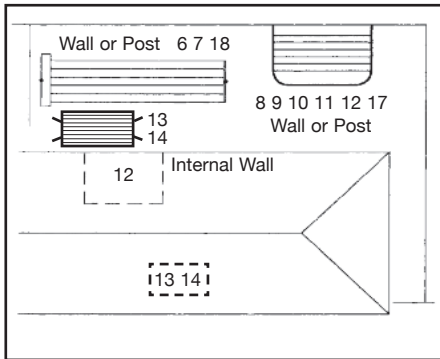

Town House/Condo/Apartment